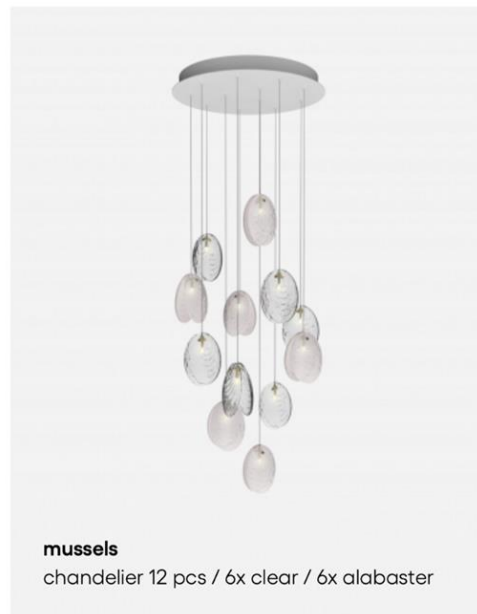

loomma

MUSSELS - inspiration

MUSSELS - angles

MUSSELS

MUSSELS

MUSSELS

mussels
pendant / clear / brushed gold

mussels
pendant / alabaster / brushed gold

Cluster 6

Cluster 12

Cluster 18

MUSSELS

MUSSELS

MUSSELS

The screws have a radiused head and two holes for a Bomma tightening wrench. The screws are available in gold and anthracite.

MUSSELS

Cluster 12 - short composition

Cluster 12 - long composition

CLUSTER 6pcs

CLUSTER 12pcs

CLUSTER 18pcs

MUSSELS

SPACES MOODBOARDS

images are for internal use only - can't be shared on website or social medias. These are collages only. Please share only [photos from Sharepoint folder](#).