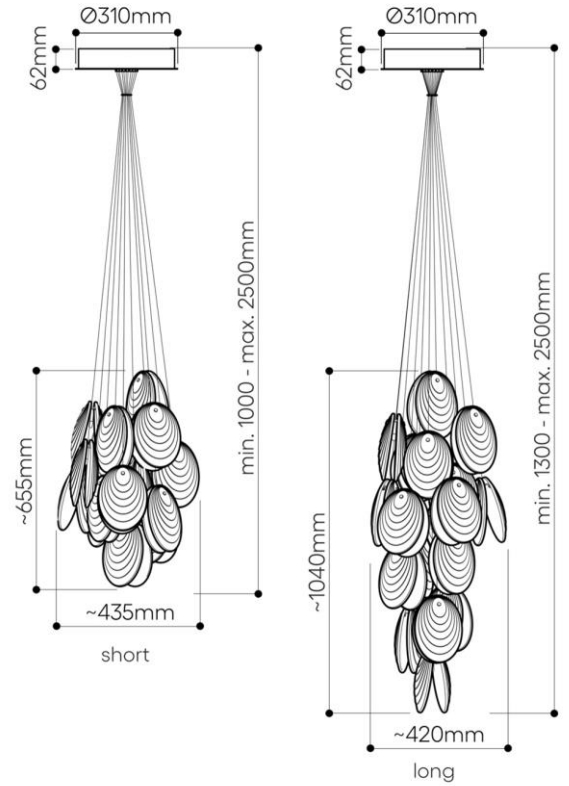

Cluster 6

Cluster 12

Cluster 18

MUSSELS

MUSSELS

MUSSELS

The screws have a radiused head and two holes for a Bomma tightening wrench. The screws are available in gold and anthracite.

MUSSELS