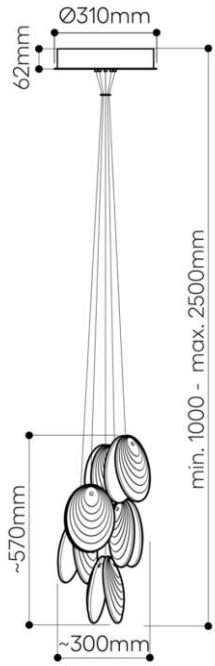

Cluster 6

Cluster 12

Cluster 18

MUSSELS

MUSSELS

MUSSELS

The screws have a radiused head and two holes for a Bomma tightening wrench. The screws are available in gold and anthracite.

MUSSELS