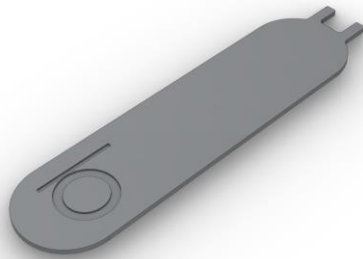

Cluster 6

Cluster 12

Cluster 18

MUSSELS

MUSSELS

MUSSELS

The screws have a radiused head and two holes for a Bomma tightening wrench. The screws are available in gold and anthracite.

MUSSELS

Cluster 12 - short composition

Cluster 12 - long composition

CLUSTER 6pcs

CLUSTER 12pcs

CLUSTER 18pcs

MUSSELS

SPACES MOODBOARDS

images are for internal use only - can't be shared on website or social medias. These are collages only. Please share only [photos from Sharepoint folder](#).