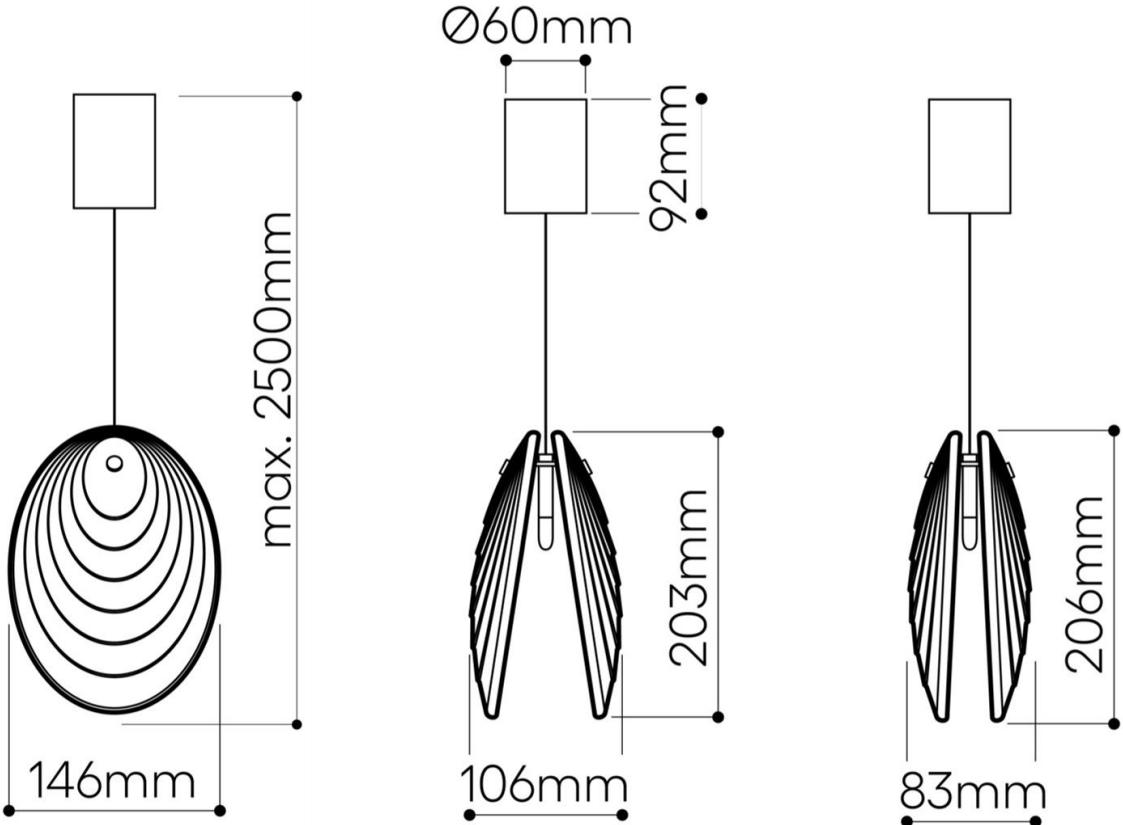

Cluster 6

Cluster 12

Cluster 18

MUSSELS

MUSSELS

MUSSELS

The screws have a radiused head and two holes for a Bomma tightening wrench. The screws are available in gold and anthracite.

MUSSELS