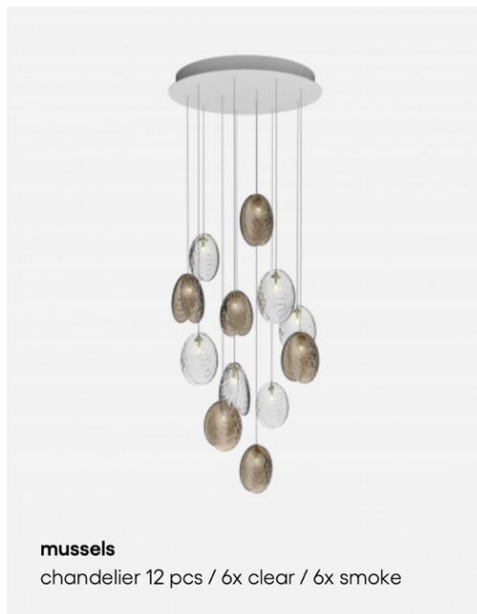

loomma

MUSSELS - inspiration

MUSSELS - angles

MUSSELS

MUSSELS

MUSSELS

mussels
pendant / clear / brushed gold

mussels
pendant / alabaster / brushed gold

Cluster 6

Cluster 12

Cluster 18

MUSSELS

MUSSELS

MUSSELS

The screws have a radiused head and two holes for a Bomma tightening wrench. The screws are available in gold and anthracite.

MUSSELS

Cluster 12 - short composition

Cluster 12 - long composition

CLUSTER 6pcs

CLUSTER 12pcs

CLUSTER 18pcs

MUSSELS

SPACES MOODBOARDS

images are for internal use only - can't be shared on website or social medias. These are collages only. Please share only [photos from Sharepoint folder](#).