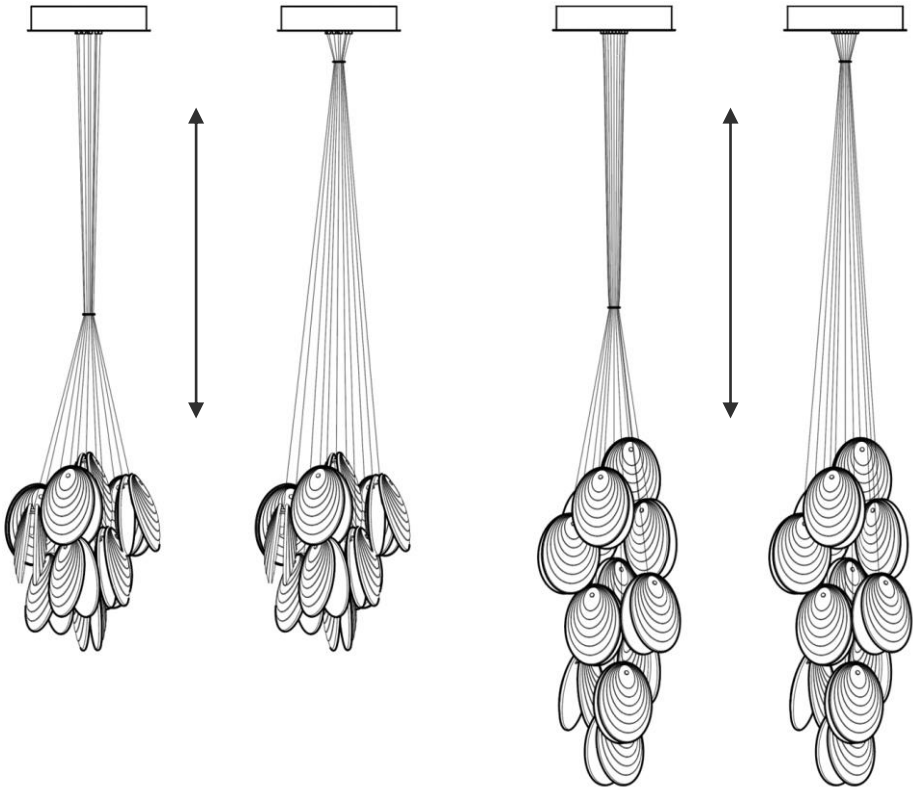

Cluster 6

Cluster 12

Cluster 18

MUSSELS

MUSSELS

MUSSELS

The screws have a radiused head and two holes for a Bomma tightening wrench. The screws are available in gold and anthracite.

MUSSELS

Cluster 12 - short composition

Cluster 12 - long composition

CLUSTER 6pcs

CLUSTER 12pcs

CLUSTER 18pcs

MUSSELS

SPACES MOODBOARDS

images are for internal use only - can't be shared on website or social medias. These are collages only. Please share only [photos from Sharepoint folder](#).