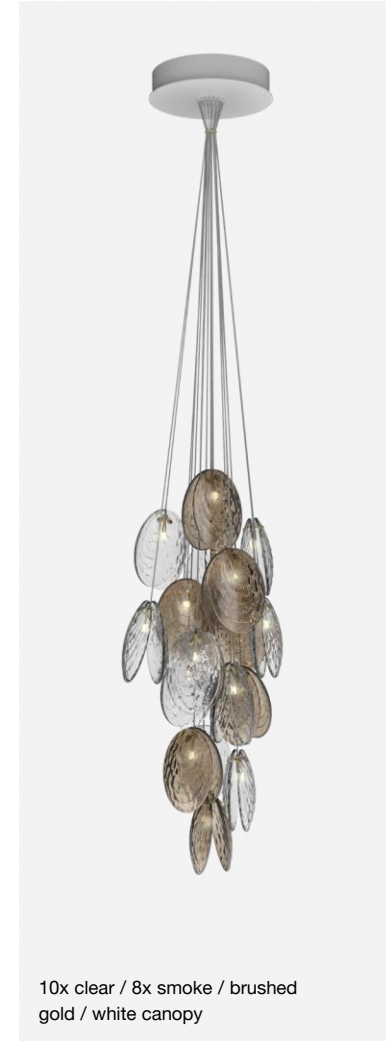

Cluster 6

Cluster 12

Cluster 18

MUSSELS

MUSSELS

MUSSELS

The screws have a radiused head and two holes for a Bomma tightening wrench. The screws are available in gold and anthracite.

MUSSELS

Cluster 12 - short composition

Cluster 12 - long composition

CLUSTER 6pcs

CLUSTER 12pcs

CLUSTER 18pcs

MUSSELS

SPACES MOODBOARDS

images are for internal use only - can't be shared on website or social medias. These are collages only. Please share only [photos from Sharepoint folder](#).