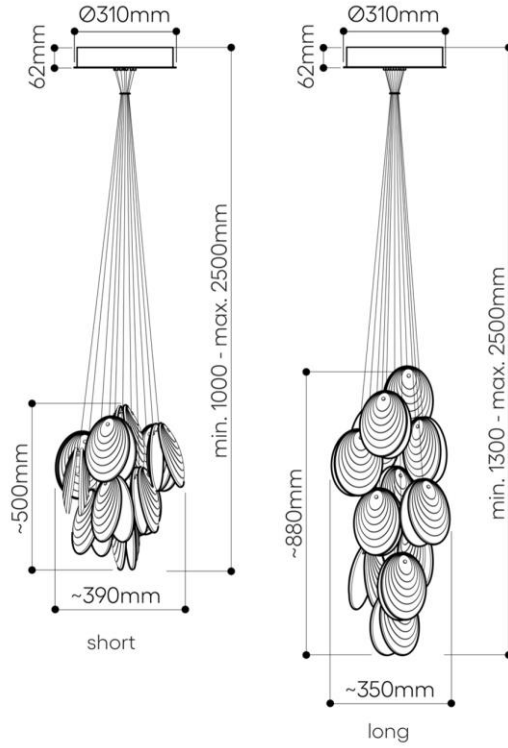

Cluster 6

Cluster 12

Cluster 18

MUSSELS

MUSSELS

MUSSELS

The screws have a radiused head and two holes for a Bomma tightening wrench. The screws are available in gold and anthracite.

MUSSELS